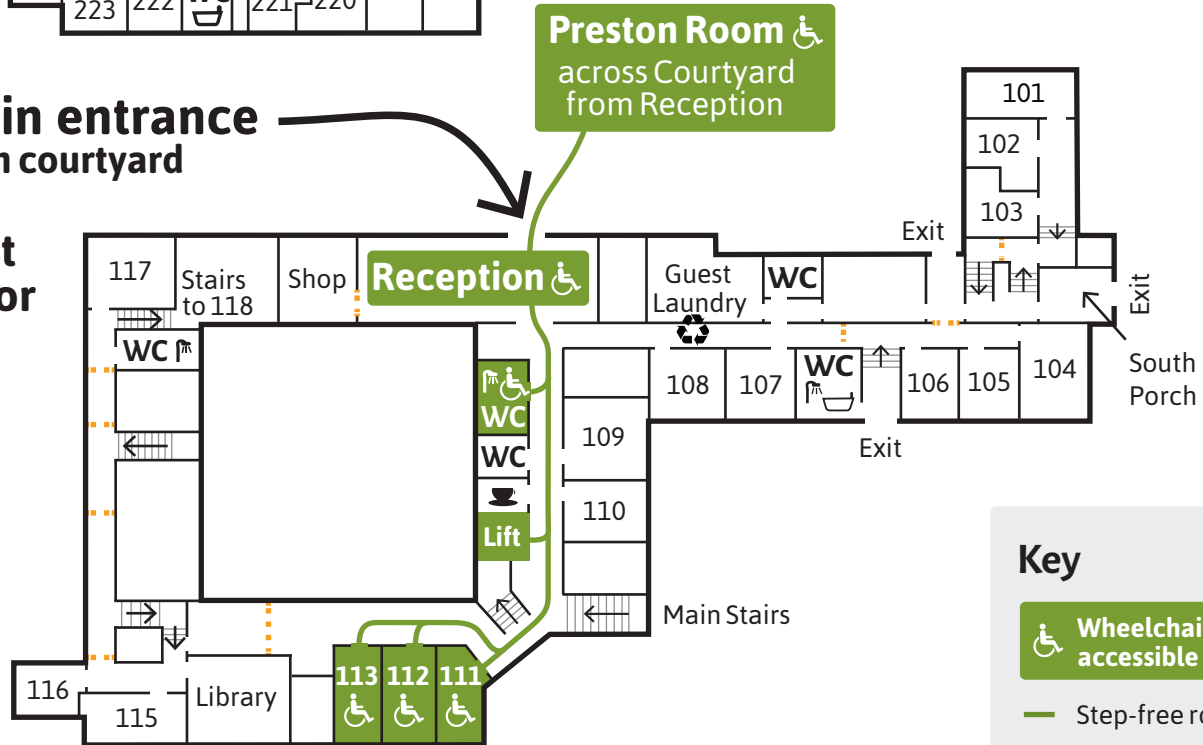

Accessible areas and routes in the House

Second Floor

The dotted route to the Chapel has just a few steps

Main entrance from courtyard

First Floor

Ground Floor

Key

Wheelchair accessible

— Step-free route

⋯ Chapel access with few steps

⋯ Corridor steps

↑ Stairs (arrow up)

🚿 Shower

🛀 Bath

WC Toilet

☕ Vending Room (tea/coffee)

♻️ Recycling point

Lee Bay