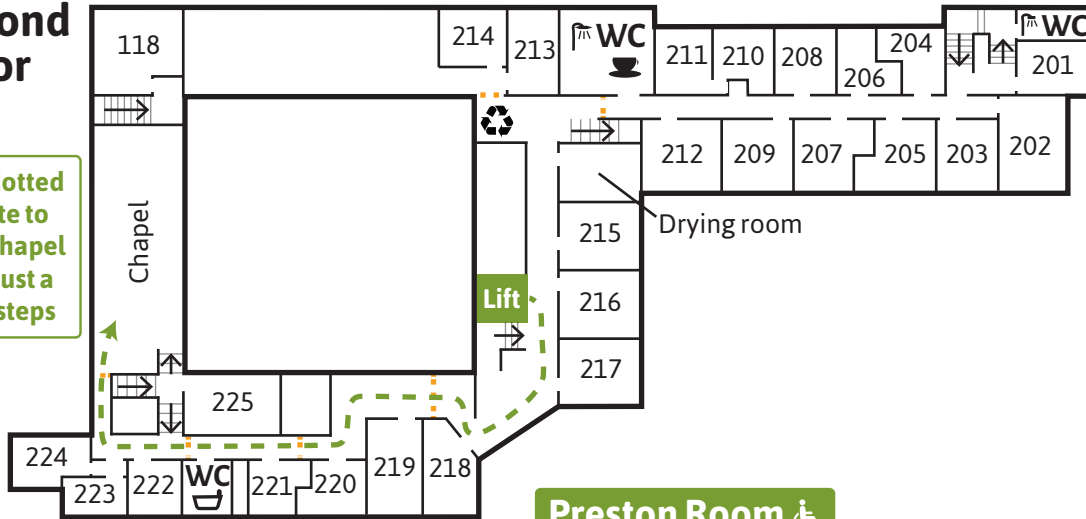

Accessible areas and routes in the House

Second Floor

The dotted route to the Chapel has just a few steps

Main entrance from courtyard

First Floor

Ground Floor

Key

Wheelchair accessible

— Step-free route

⋯ Chapel access with few steps

⋯ Corridor steps

↑ Stairs (arrow up)

🚿 Shower

🛀 Bath

WC Toilet

☕ Vending Room (tea/coffee)