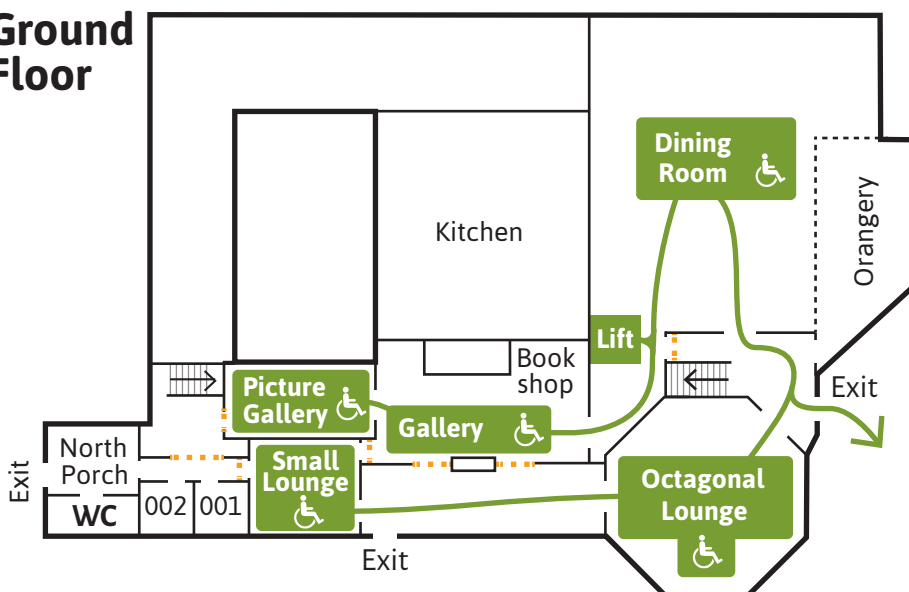

Accessible areas and routes in the House

Second Floor

The dotted route to the Chapel has just a few steps

Main entrance from courtyard

First Floor

Ground Floor

Key

Wheelchair accessible

— Step-free route

⋯ Chapel access with few steps

⋯ Corridor steps

↑ Stairs (arrow up)

🚿 Shower

🛀 Bath

WC Toilet

☕ Vending Room (tea/coffee)

♻️ Recycling point

Lee Bay